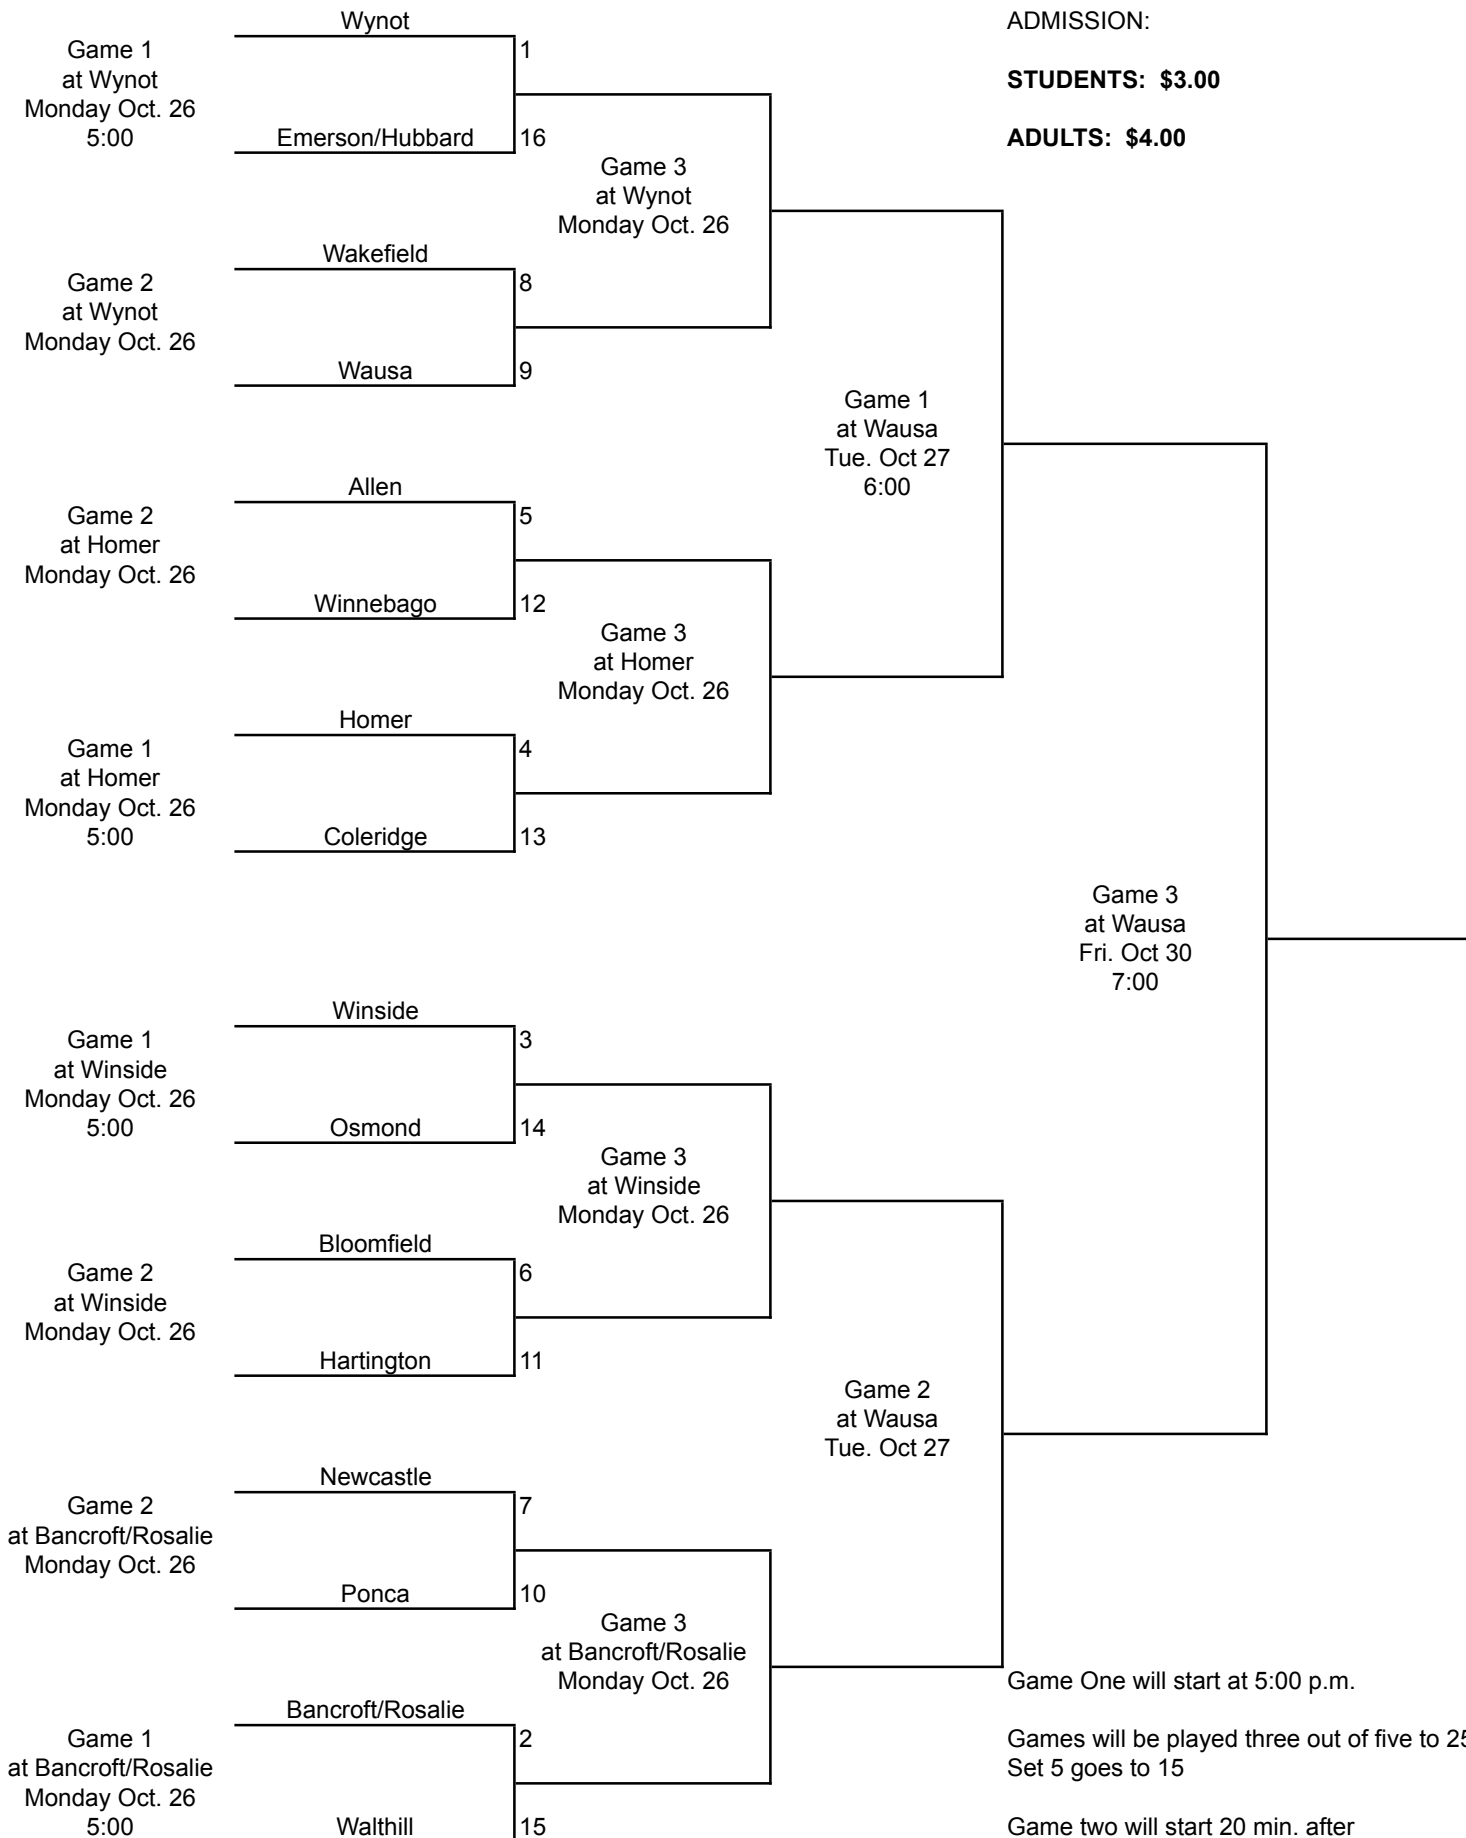

2009 LEWIS AND CLARK VOLLEYBALL TOURNEY

Game One will start at 5:00 p.m.

Games will be played three out of five to 25
 Set 5 goes to 15

Game two will start 20 min. after
 the conclusion of game one.